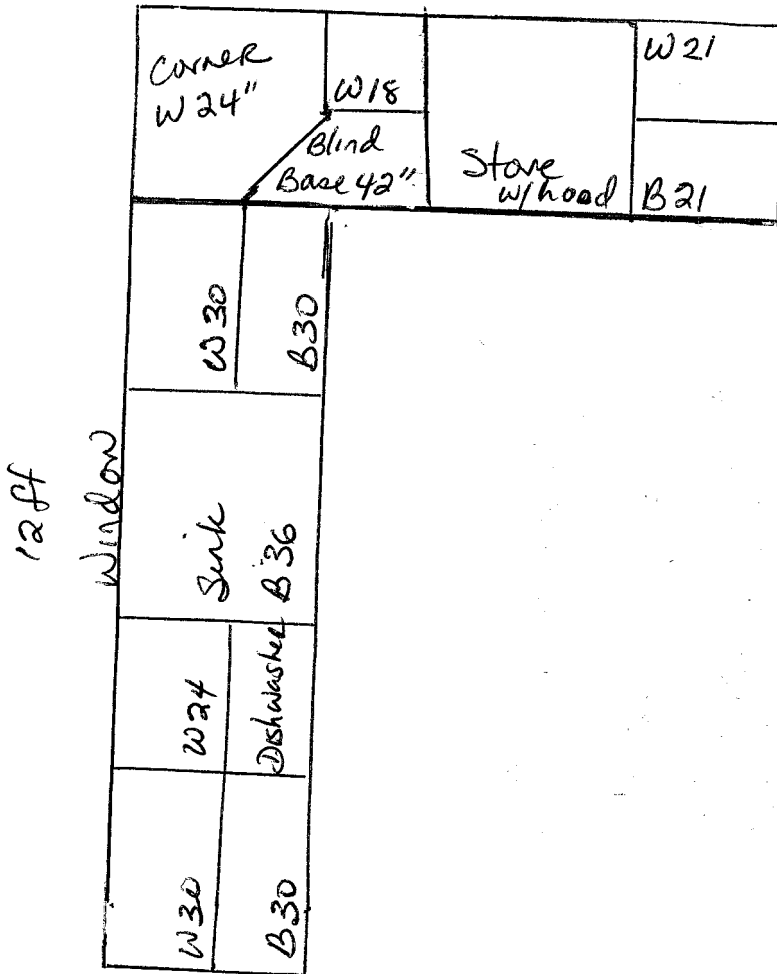

Option C-

10 X 10 Kitchen

10 ft

Starting @

#10,999 Honey Maple
#11,999 Brandywine

Option D

Starting @

#12,999 Brandwine
\$ 11,999 Honey maple

10 X 10 Kitchen

w24	w24	<u>w12</u>	w12	w30
B24	Dish washer	Sink 30	B12	Fridge

B30	B30	Stove 30"	B30	w30
B30	B30	Stove 30"	w18	w30

Option A.

Starting @

\$14,999 Honey Maple
\$15,999 Brandywine

11x12 kitchen

Option B-

Starting @
#15,529 Honey Maple
16,600 Brandywine

12x12 kitchen

12 ft

W 24	W 30	W 24
Ref 42"	B 30	B 24