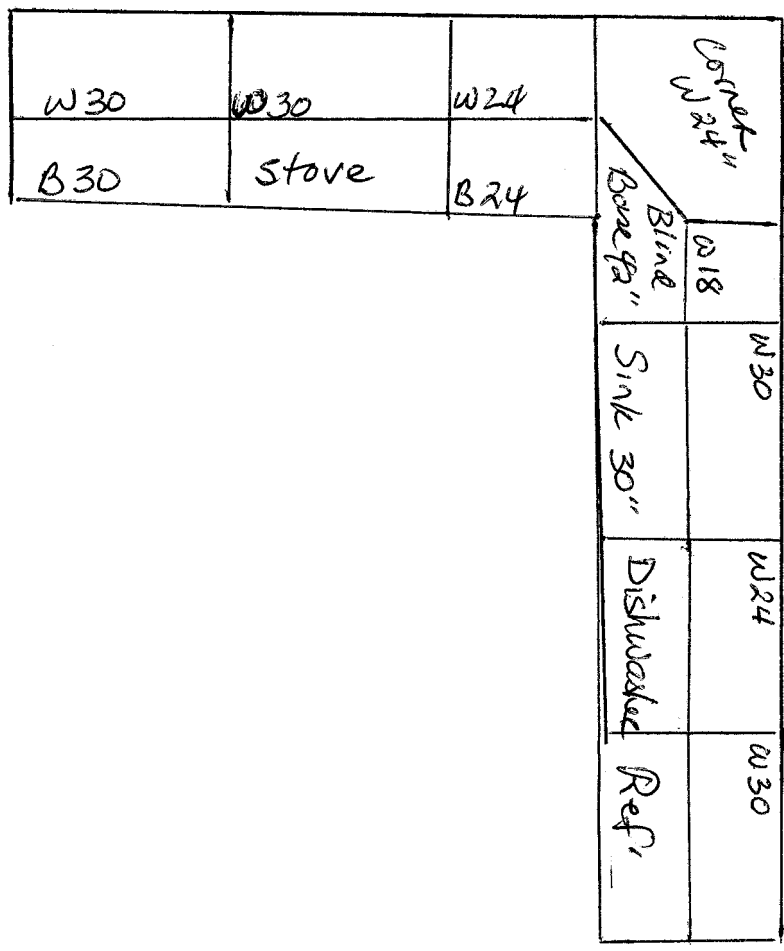

Option C-

10 X 10 Kitchen

10 ft

Starting @

#10,999 Honey Maple
#11,999 Brandywine

Option D

Starting @

#12,999 Brandwine
\$ 11,999 Honey maple

10 X 10 Kitchen

w24	w24	<u>w12</u>	w12	w30
B24	Dish washer	Sink 30	B12	Fridge

B30	B30	Stove 30"	B30	w30
B30	B30	Stove 30"	w18	w30

Option A.

Starting @

\$14,999 Honey Maple
\$15,999 Brandywine

11x12 kitchen

Option B-

Starting @
#15,529 Honey Maple
16,600 Brandywine

12x12 kitchen

12 ft

W 24	W 30	W 24
Ref 42"	B 30	B 24