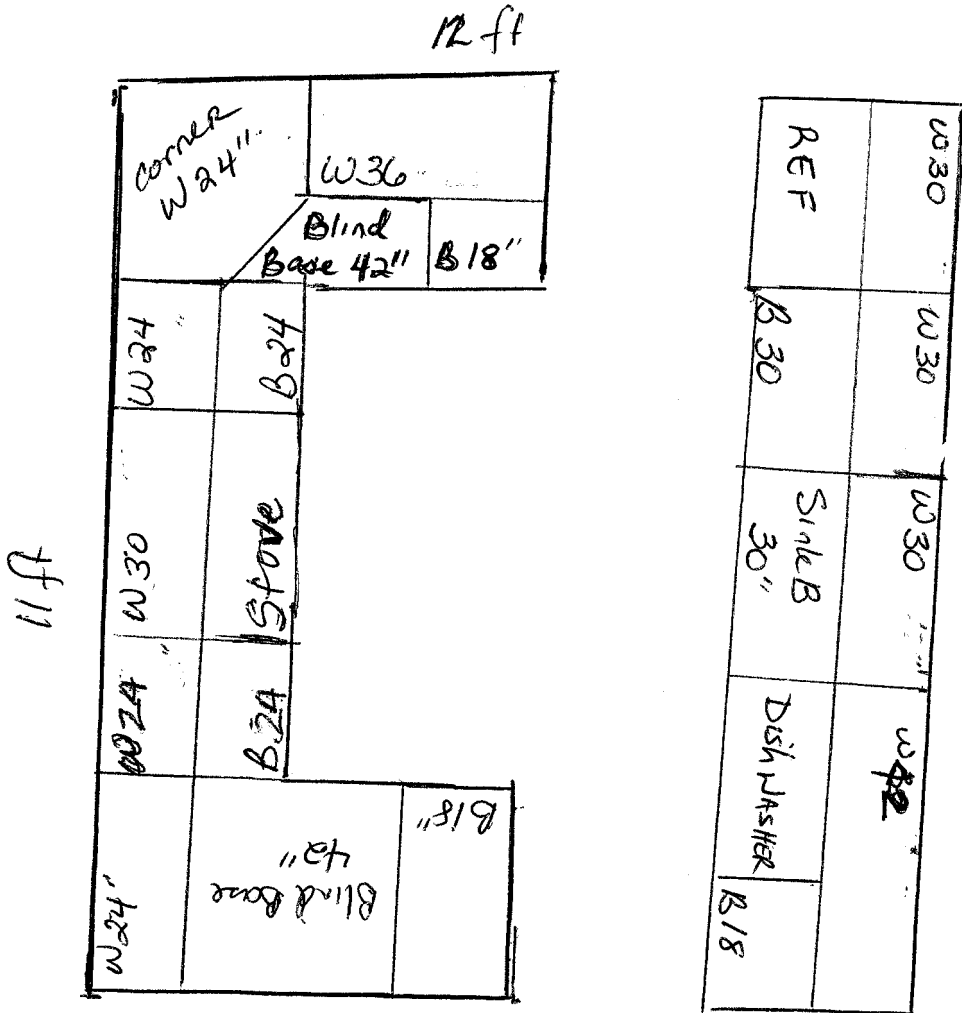

Option C-

10 X 10 Kitchen

10 ft

Starting @

#10,999 Honey Maple
#11,999 Brandywine

Option D

Starting @

#12,999 Brandwine
\$ 11,999 Honey maple

10 X 10 Kitchen

w24	w24	<u>w12</u>	w12	w30
B24	Dish washer	Sink 30	B12	Fridge

B30	B30	Stove 30"	B30	w30
B30	B30	Stove 30"	w18	w30

Option A.

Starting @

\$14,999 Honey Maple
\$15,999 Brandywine

11x12 kitchen

Option B-

Starting @
#15,529 Honey Maple
16,600 Brandywine

12x12 kitchen

12 ft

W 24	W 30	W 24
Ref 42"	B 30	B 24